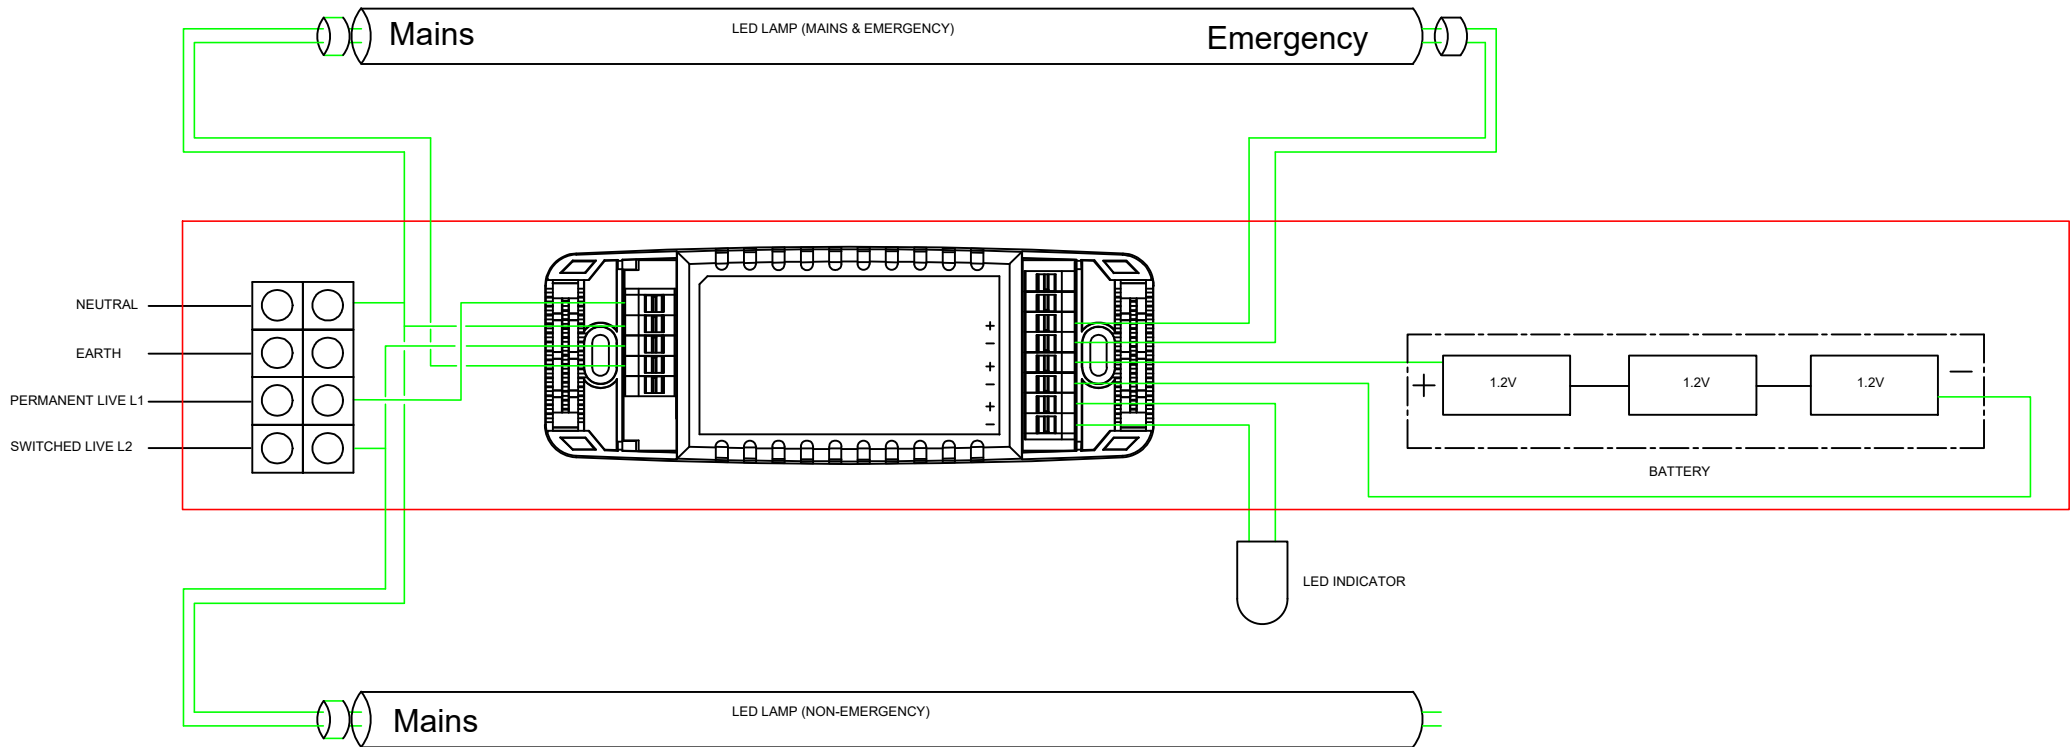

# Retrofit Gear tray and LED Tubes

## Retrofit LED gear trays.

This control gear tray can be screwed to the ceiling in an existing fitting or dropped ceiling.

Supplied with LED tubes which work in Mains and Mains and Emergency

Available in 2ft (600mm) 3ft (900mm) and 4ft (1200mm)

2ft (600mm) LEDGT8EM 1 x Emergency LED tube    LEDGT28EM 1 x Mains 1 x Emergency

3ft (900mm) LEDGT10EM 1 x Emergency LED tube    LEDGT210EM 1 x Mains 1 x Emergency

4ft (1200mm) LEDGT15EM 1 x Emergency LED tube    LEDGT215EM 1 x Mains 1 x Emergency