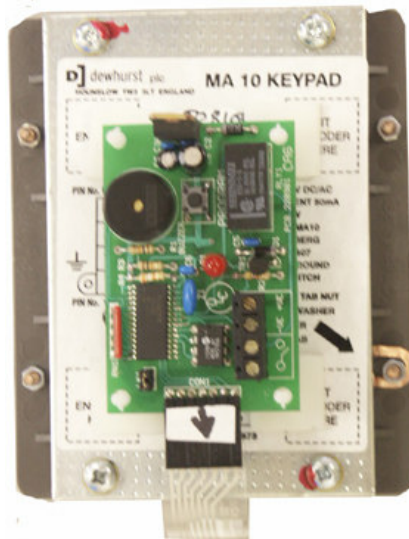

## DAVENPORT LIFT CONTROL

3 THE BROADWAY MEWS WOODFORD GREEN ESSEX IG8 0HQ  
TEL 020  
85048286

*To program a number in to the KCA2 .Press the program and \*button simultaneously a long bleep will sound the unit is now in program mode. Enter a four digit number for example (1234) followed by the \* key four short bleeps will sound. The unit has now got a security code number of 1234. Enter 1234 the LED will come alight on the back of the unit for two seconds which indicates the relay is energised for that period of time.*

(SET CODE 2580)

12 VOLTS INPUT

1 N/O VOLT FREE CONTACT OUT