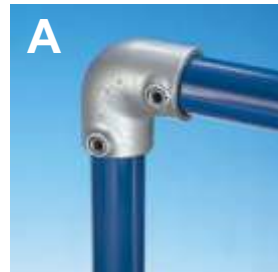

**PEW Electrical
Distributors Ltd.**

Fixed Car Top Barrier Set

34mm Aluminium Tubes

- 4 x 2030mm
- 2 x 1430mm
- 2 x 450mm
- 4 x 1090mm

x8

x8

x4

Cat No. **FCTB01**