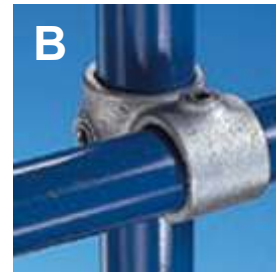

**PEW Electrical
Distributors Ltd.**

Fixed Car Top Barrier Set

34mm Aluminium Tubes

- 4 x 2030mm
- 2 x 1430mm
- 2 x 450mm
- 4 x 1090mm

x8

x8

x4

Cat No. **FCTB01**