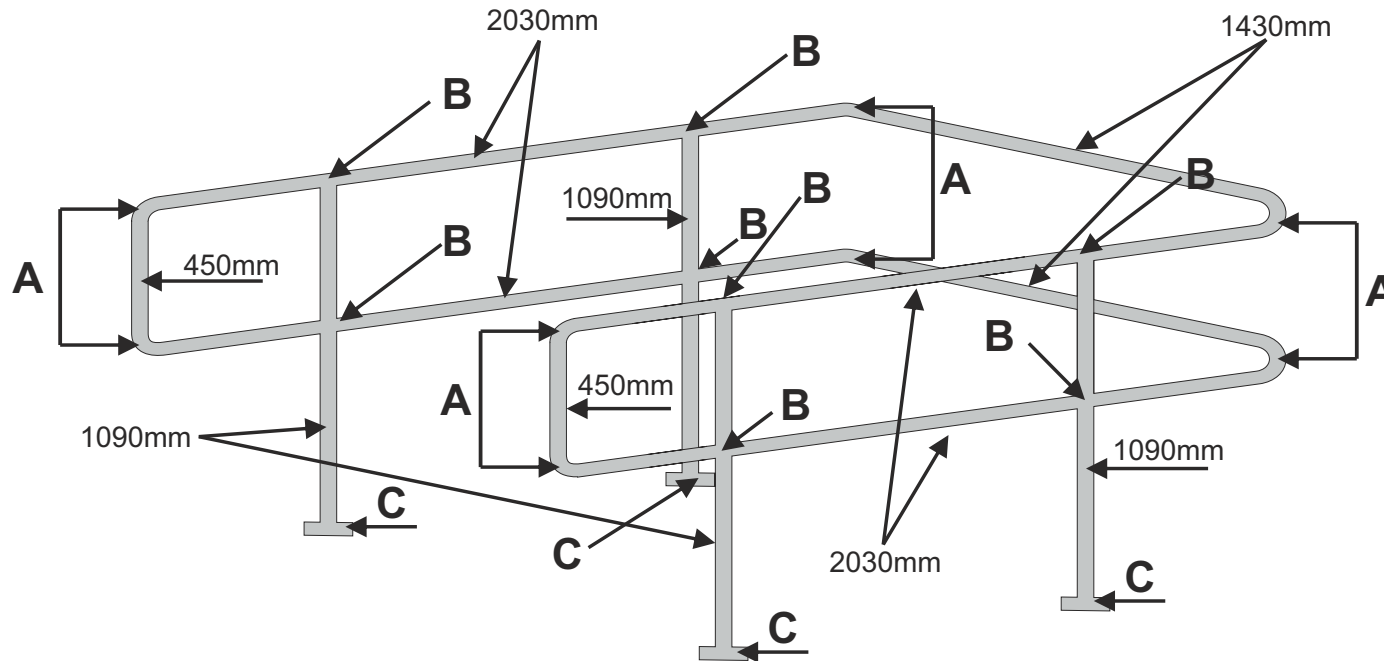

**PEW Electrical
Distributors Ltd.**

Fixed Car Top Barrier Set

34mm Aluminium Tubes

- 4 x 2030mm
- 2 x 1430mm
- 2 x 450mm
- 4 x 1090mm

x8

x8

x4

Cat No. **FCTB01**