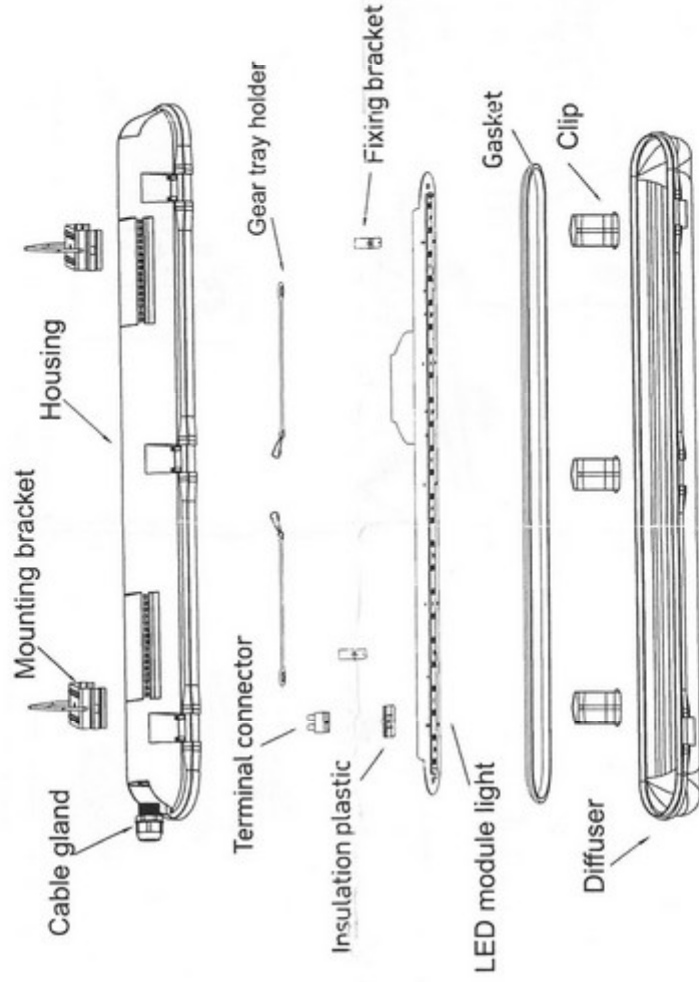

VAPOUR PROOF

Weatherpack LED Fitting

GENERAL DESCRIPTION:

This weather resistant and dustproof CE Marked luminaires. Designed for use in hostile environments, where maximum ingress protection is required.

Luminous Flux	660mm-1700lm, 1268mm-3200lm & 1573mm-4500lm
System Power	660mm-17W, 1268mm-32W & 1573mm-39W
Efficacy	660mm & 1268mm-100 Lm/W, 1573mm-115.4Lm/W
CRI	RA >80
Overall Nominal Dimensions	(660, 1268 & 1573mm) x 106mm x 75mm
IP Rating	IP65
Body	Corrosion Resistant GRP
Colour	Grey
Control Gear	LED Driver
Diffuser	Impact Resistant Acrylic
Installation fixing	Surface or Suspended
Emergency	Three Hour Maintained Emergency (ME3)
Emergency control gear	Liteplan emergency kits.

Model	Power	Input Voltage	CCT	CRI	Luminous Flux	LED Light source specification	L (mm)	W (mm)	H (mm)	LF (mm)
LWP600D	17W	220-240V 50/60Hz	3000K -6500K	≥80	1700lm	SMD2835	660	106	75	375
LWP1200D	32W	220-240V 50/60Hz	3000K -6500K	≥80	3200lm	SMD2835	1268	106	75	800
LWP1500D	39W	220-240V 50/60Hz	3000K -6500K	≥80	4500lm	SMD2835	1573	106	75	1000