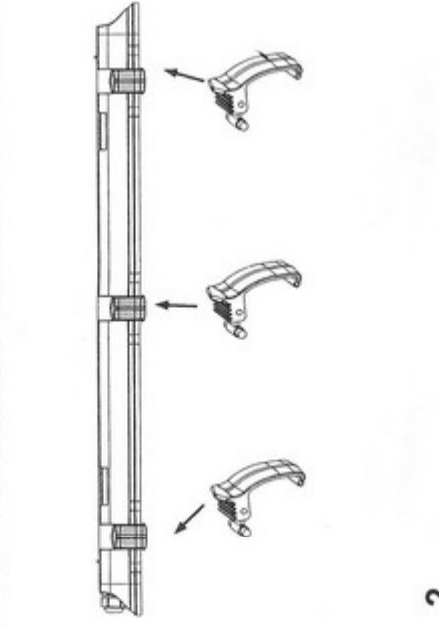

Model	Power	Input Voltage	CCT	CRI	Luminous Flux	LED Light source specification	L (mm)	W (mm)	H (mm)	LF (mm)
LWP600D	17W	220-240V 50/60Hz	3000K -6500K	≥80	1700lm	SMD2835	660	106	75	375
LWP1200D	32W	220-240V 50/60Hz	3000K -6500K	≥80	3200lm	SMD2835	1268	106	75	800
LWP1500D	39W	220-240V 50/60Hz	3000K -6500K	≥80	4500lm	SMD2835	1573	106	75	1000

1

2

IP65

CE