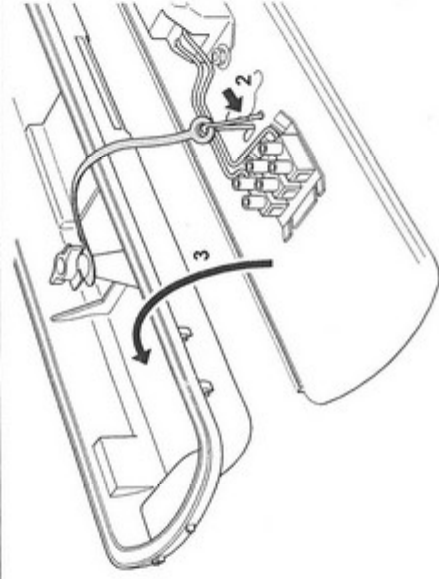

VAPOUR PROOF

Weatherpack LED Fitting

GENERAL DESCRIPTION:

This weather resistant and dustproof CE Marked luminaires. Designed for use in hostile environments, where maximum ingress protection is required.

Luminous Flux	660mm-1700lm, 1268mm-3200lm & 1573mm-4500lm
System Power	660mm-17W, 1268mm-32W & 1573mm-39W
Efficacy	660mm & 1268mm-100 Lm/W, 1573mm-115.4Lm/W
CRI	RA >80
Overall Nominal Dimensions	(660, 1268 & 1573mm) x 106mm x 75mm
IP Rating	IP65
Body	Corrosion Resistant GRP
Colour	Grey
Control Gear	LED Driver
Diffuser	Impact Resistant Acrylic
Installation fixing	Surface or Suspended
Emergency	Three Hour Maintained Emergency (ME3)
Emergency control gear	Liteplan emergency kits.

Model	Power	Input Voltage	CCT	CRI	Luminous Flux	LED Light source specification	L (mm)	W (mm)	H (mm)	LF (mm)
LWP600D	17W	220-240V 50/60Hz	3000K -6500K	≥80	1700lm	SMD2835	660	106	75	375
LWP1200D	32W	220-240V 50/60Hz	3000K -6500K	≥80	3200lm	SMD2835	1268	106	75	800
LWP1500D	39W	220-240V 50/60Hz	3000K -6500K	≥80	4500lm	SMD2835	1573	106	75	1000